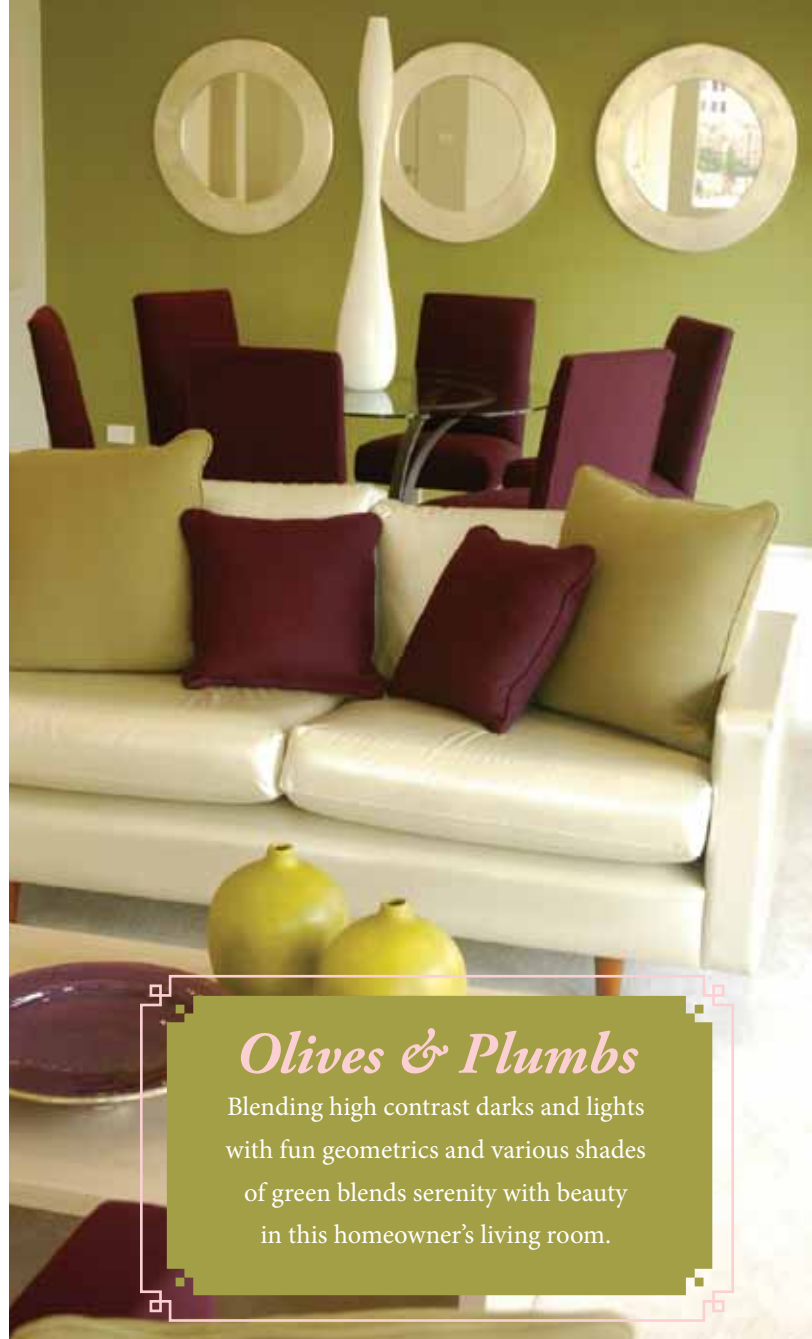

© 2010 Katy Magazine

Sunlight Bathing

Bringing the outdoors in is the theme for this spacious master bath. Natural light showcases the sage green walls, enhancing the room's tranquil flavor.

Olives & Plumbs